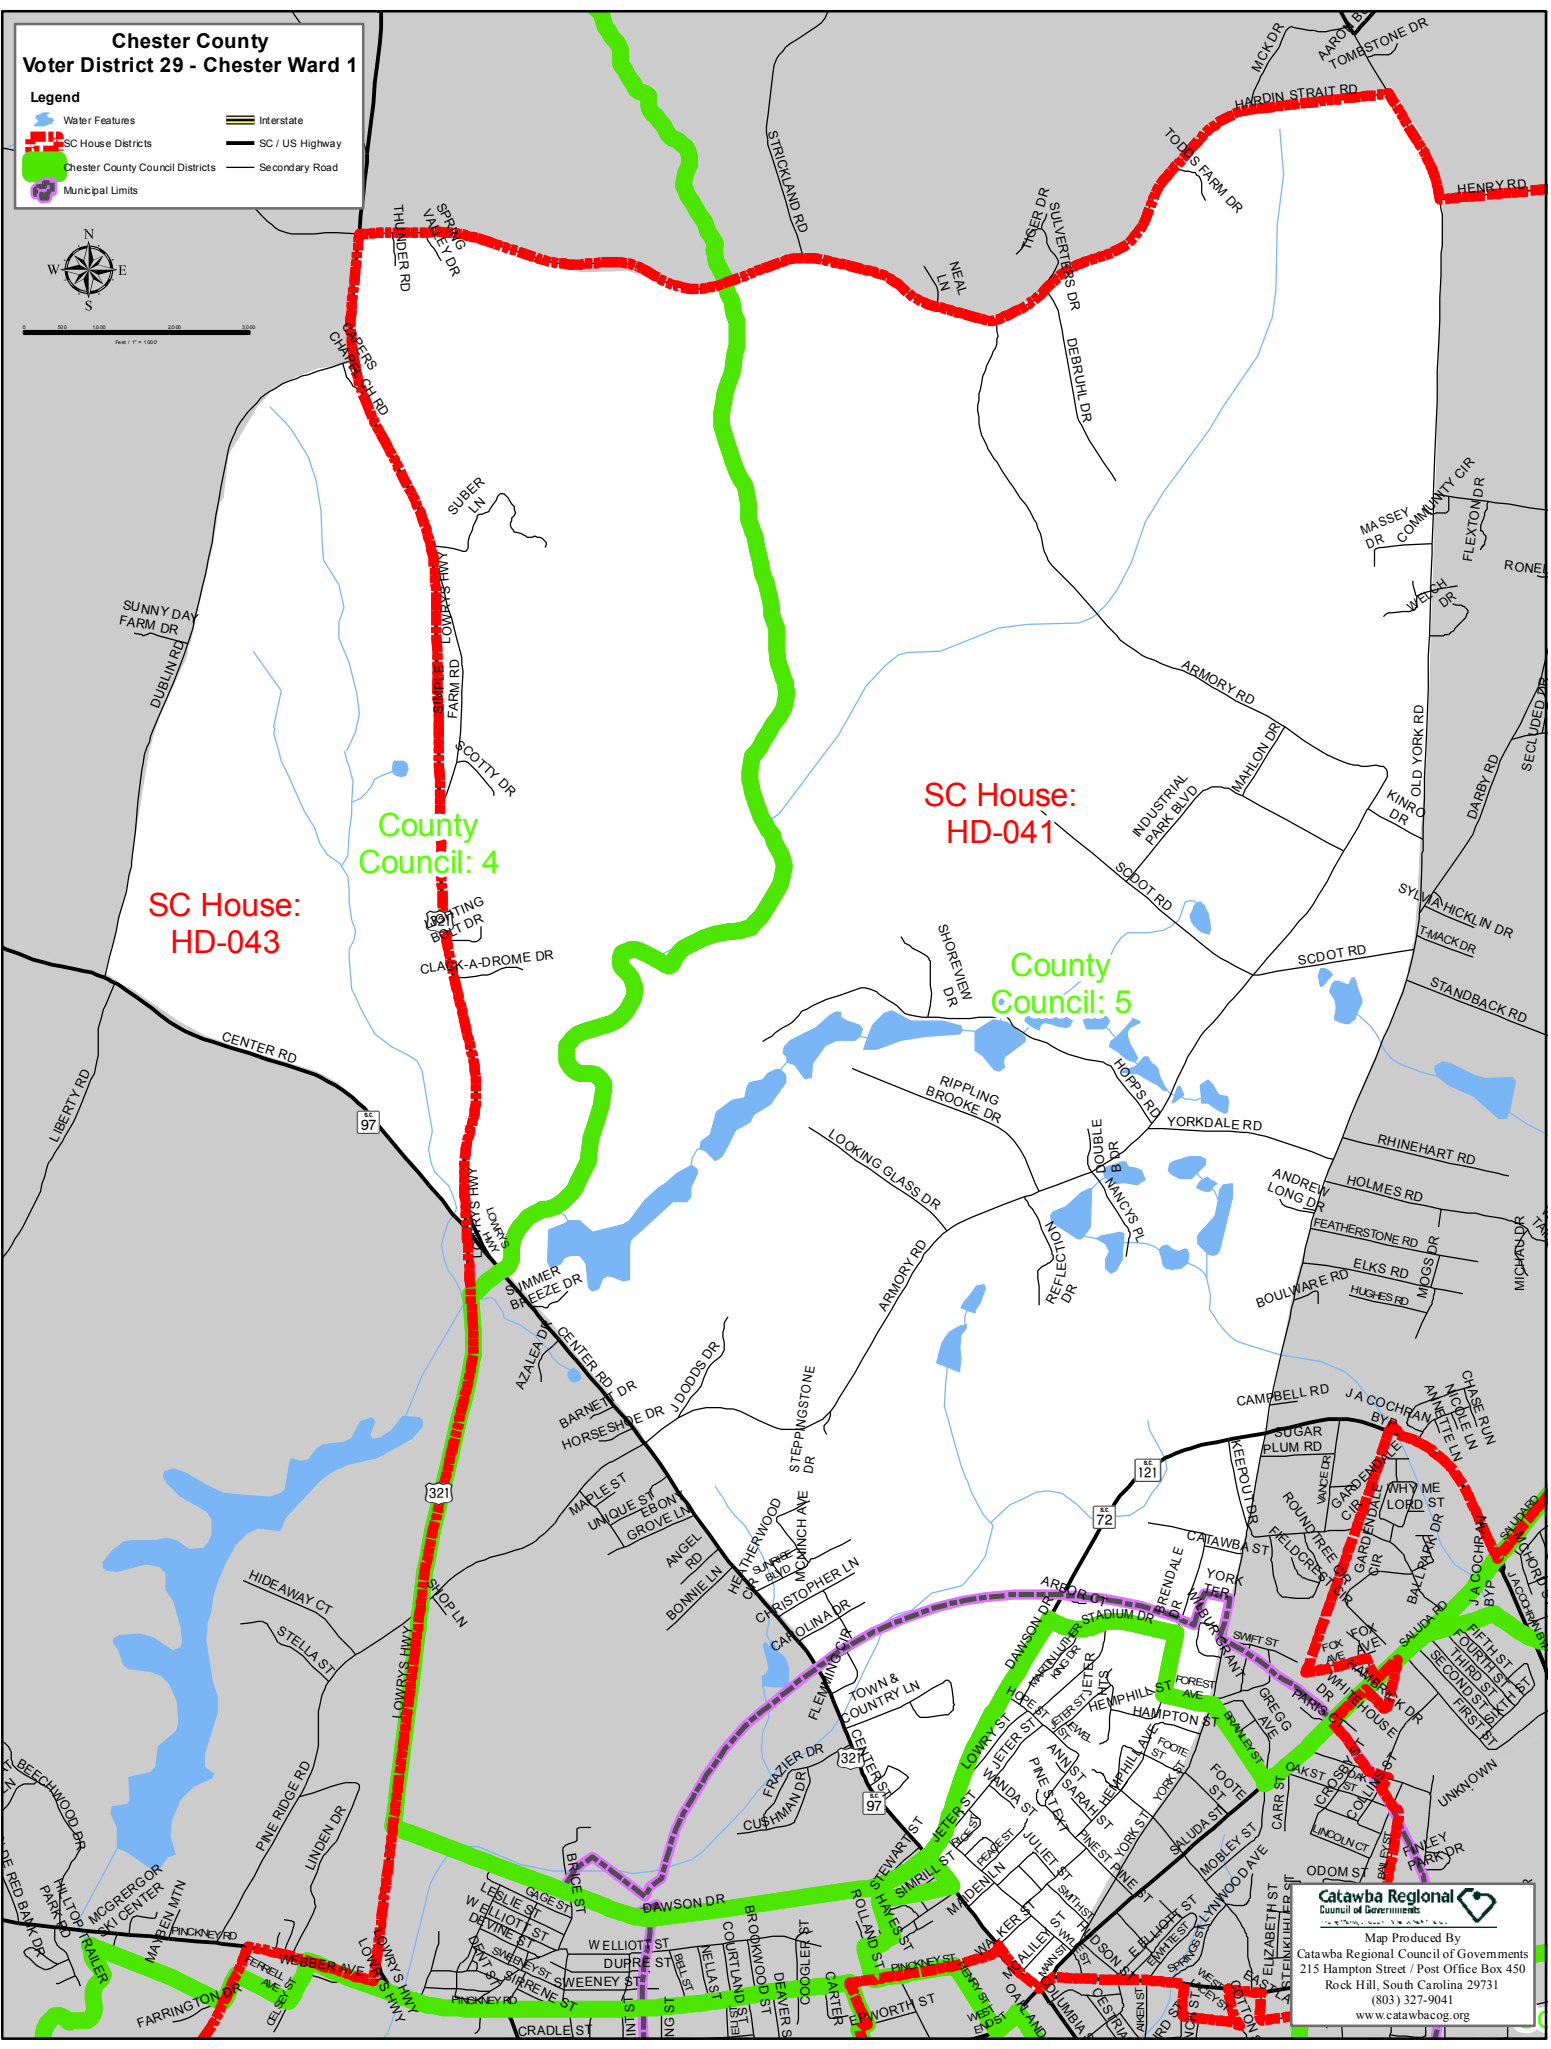

Chester County Voter District 29 - Chester Ward 1

Legend

-  Water Features
-  SC House Districts
-  Chester County Council Districts
-  Municipal Limits
-  Interstate
-  SC / US Highway
-  Secondary Road